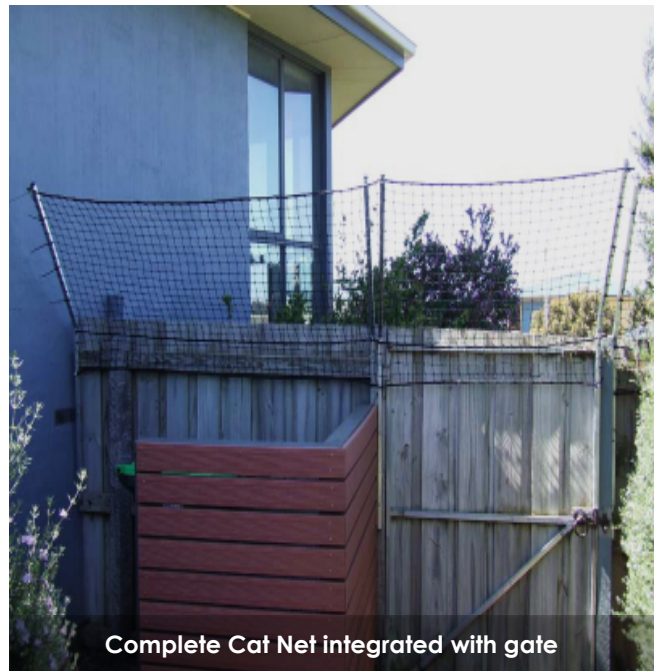

OXLEY NETS Information Sheet

Cat Nets

OXLEY NETS can provide cat netting solutions to help keep your cat within a certain area. Suitable for your backyard, balcony or a purpose built cat enclosure.

Cat Net with angle support brackets